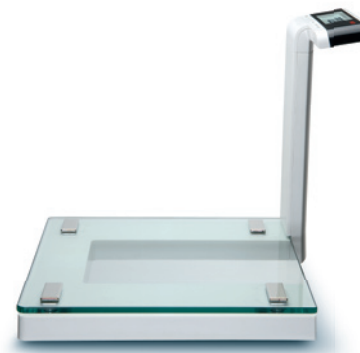

# seca cursa 818

In this case the bottom is right at the top.

- Analysis of body fat and body water. For better control.
- Keyboard at half pedestal. For easy entry of personal data.
- Large LCD figures. For easy reading.
- More than 165 years of experience. For maximum precision.
- From the global market leader for medical weighing and measuring.

## seca cursa 818:

In this case, practical is also beautiful.

**T**ake a look at the generous display. Even though it is located at half height, it can be read very easily. Incidentally, this is also due to the fact that the LCD tips forward towards the viewer.

In this case, luxury is also unobtrusive.

Full pedestal, half pedestal. seca fulfils every customer desire. With a scale that is tastefully unobtrusive even though it has everything: fat measurement, water measurement, safety glass, mounting elements of brushed stainless steel. So users feel right on top, even at half height. This scale is for users who need to pay attention to their health or who are currently working on their bodies. In short, for people who are reliant on exact measuring results.

In this case, elegant is also robust.

This scale speaks for itself: high-quality materials that catch the eye. An 8-millimetre-thick glass platform made of single-pane safety glass is generously coated with optically transparent ITO (Indium Tin Oxide), which is particularly conductive and guarantees uninterrupted skin contact during measuring. It keeps its promise of maximum precision during measuring. Scales from seca have long been renowned for their low tolerances, which are now in seca personal scales and the best in the private sphere.