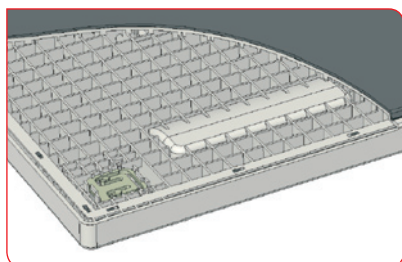

Close ribbing for a sure foothold.